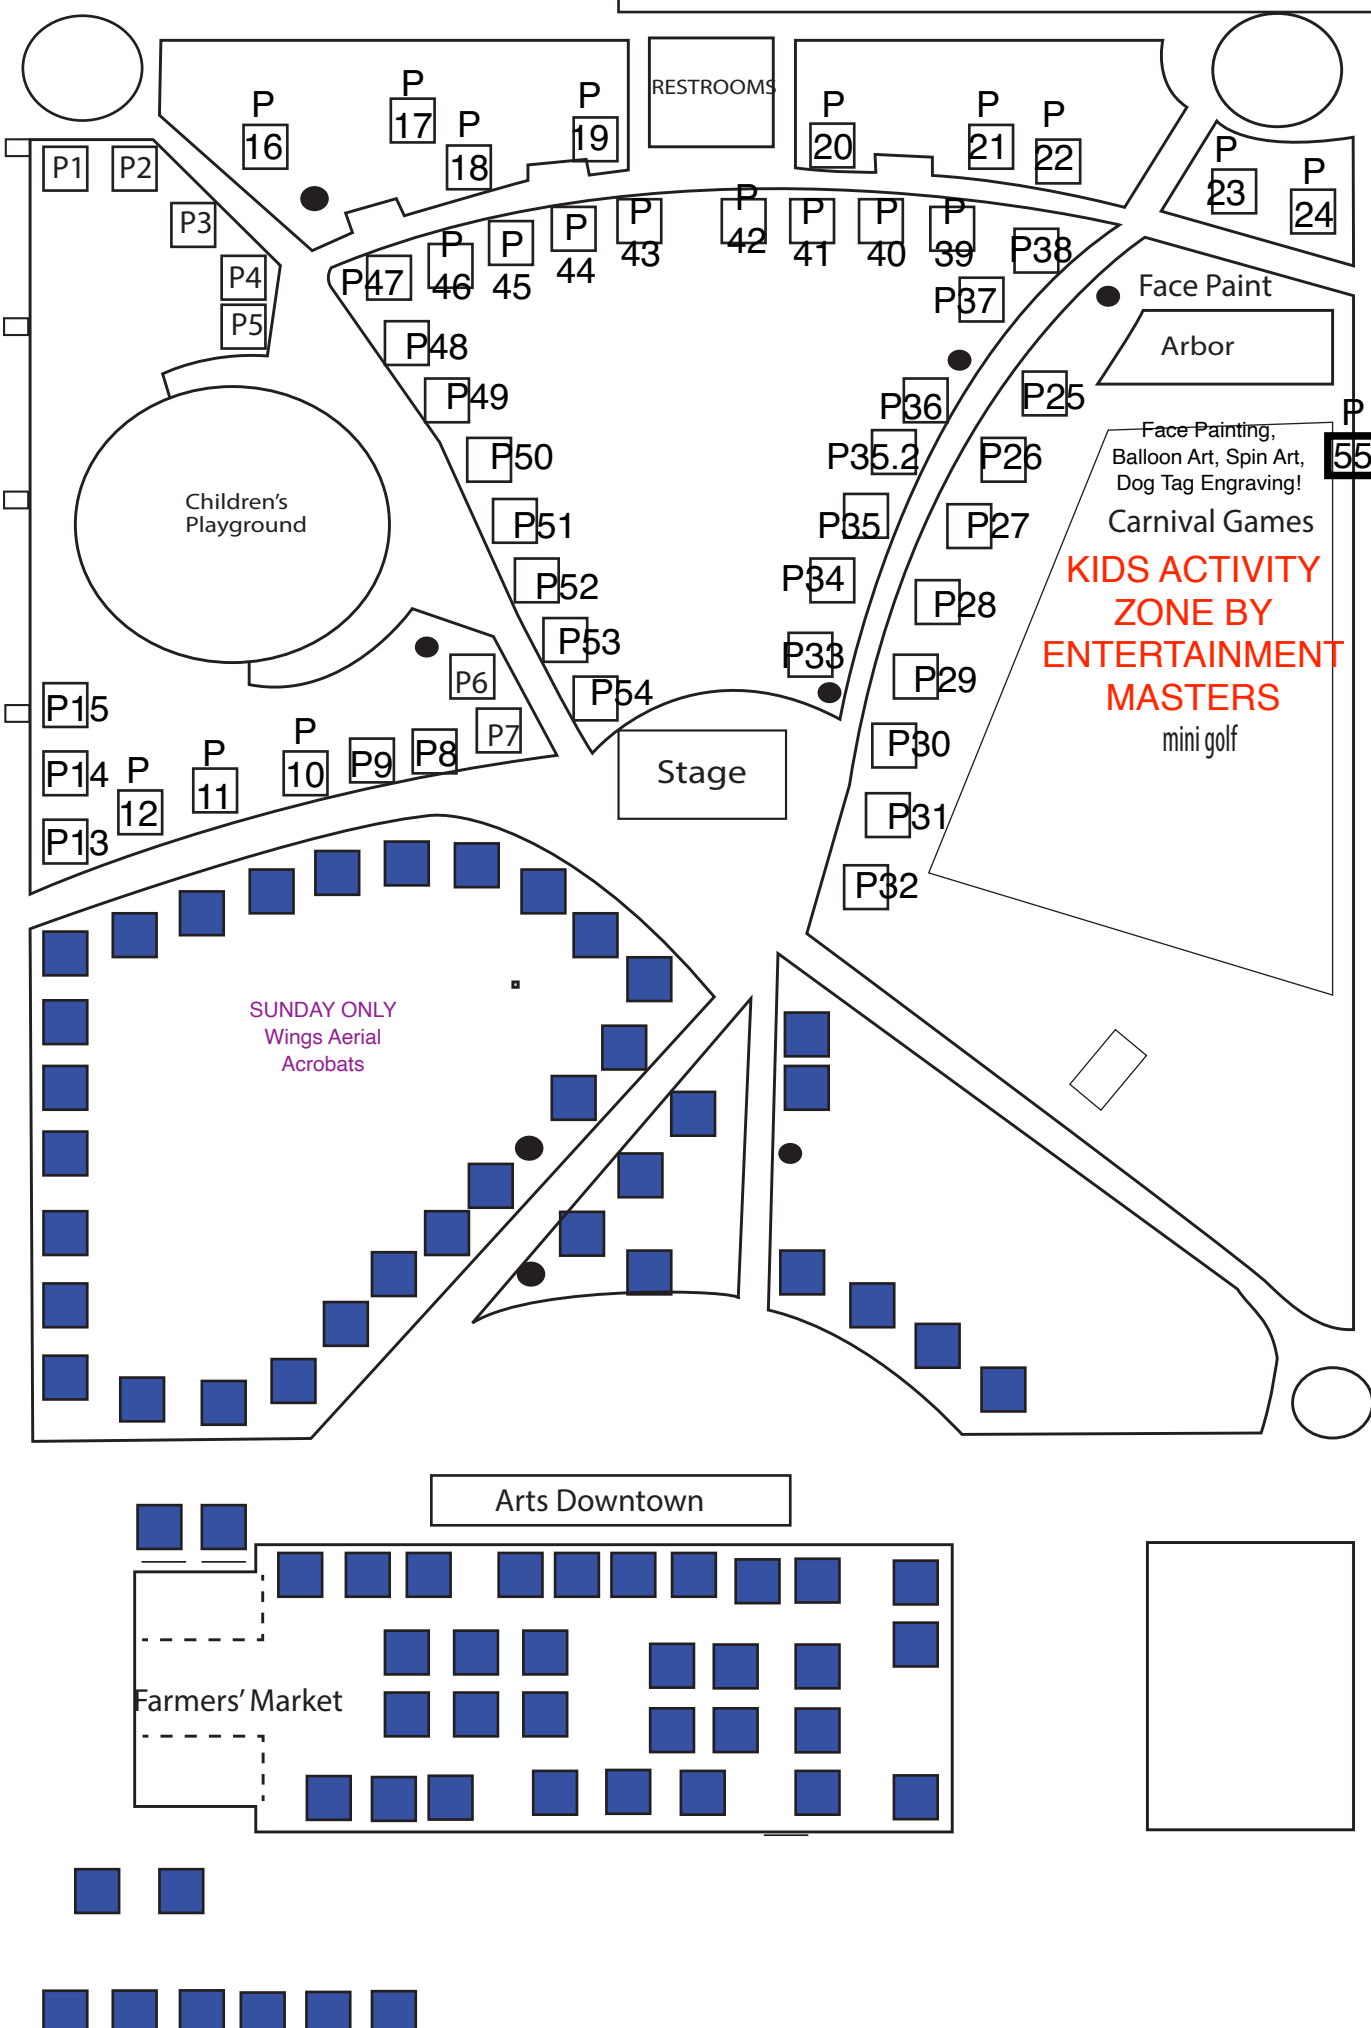

P1	Cranberry Corners	10x20
	207 Creative Clover Studio	10x10
P9	Cultural Homestay	10x10
	335 Cutco Cutlery	10x10
F24	Deano's Grill and Catering	10x30
	362 Designed by Meg	10x10
	339 Dewdrop's Perch	10x10
	340 Dewdrop's Perch	10x10
	219 [REDACTED]	
	220 [REDACTED]	
	221 [REDACTED]	
	226 [REDACTED]	
	227 [REDACTED]	
	228 [REDACTED]	
	302 Drain-Pro	10x10
	236 Drawn2Draw	10x20
	237 Drawn2Draw	10x10
F28	Duris Concessions	10x20
P45	Edgewood Farm and Kitchen	10x10
P2	Emma and Daddy's Workshop	10x10
	338 Engels Gems	10x10
	288 Etched Collections	10x30
	289 Etched Collections	^
	290 Etched Collections	^
	355 Evergreen Body Mod	10x10
F18	Everything Baked Potatoes	10x10
F3	Fat Zach's Pizza	10x20
F15	Fisher Scones/Conifer Foods	10x30
	213 Fisher Woodworking	10x10
F8	Flavorworks Foodtruck	10x20
P6	Frakking Bombs	10x10
P7	Full Moon Rising Body Care	10x10
F9	Funnel of Love	10x10
	361 Gaia Blends	10x10
	315 Garlic Gourmay	10x10
	316 Garlic Gourmay	10x10
	326 Gateway Real Estate	10x20
	327 Gateway Real Estate	
P52	Geekish Gifts	10x10
	359 Gorilla Sauces	10x10
P19	Green River CC	10x10
	240 Gretchen Wright	10x10
F14	Grub Hut	10x20
	245 Guevara Creations	10x10
	238 Harborstone Credit Union	10x20

212

235

249 250 251

236 237 238 239 240 241 242 243 244 245 246 247 248

MURREY'S DISPOSAL FOOD COURT

352

351 266
350 267
349 268

348 269
347 270
346 271

Stage

Children's
Playground

Arts Downtown

Farmers' Market

Library

Library
Parking
Lot

P 55

Murrey's Disposal Food Court

2ND STREET SW

Gray Water
Disposal Drain

PIONEER STREET

MEEKER STREET

Grease barrel

Grease barrel

ELM STREET FOOD COURT

sidewalk