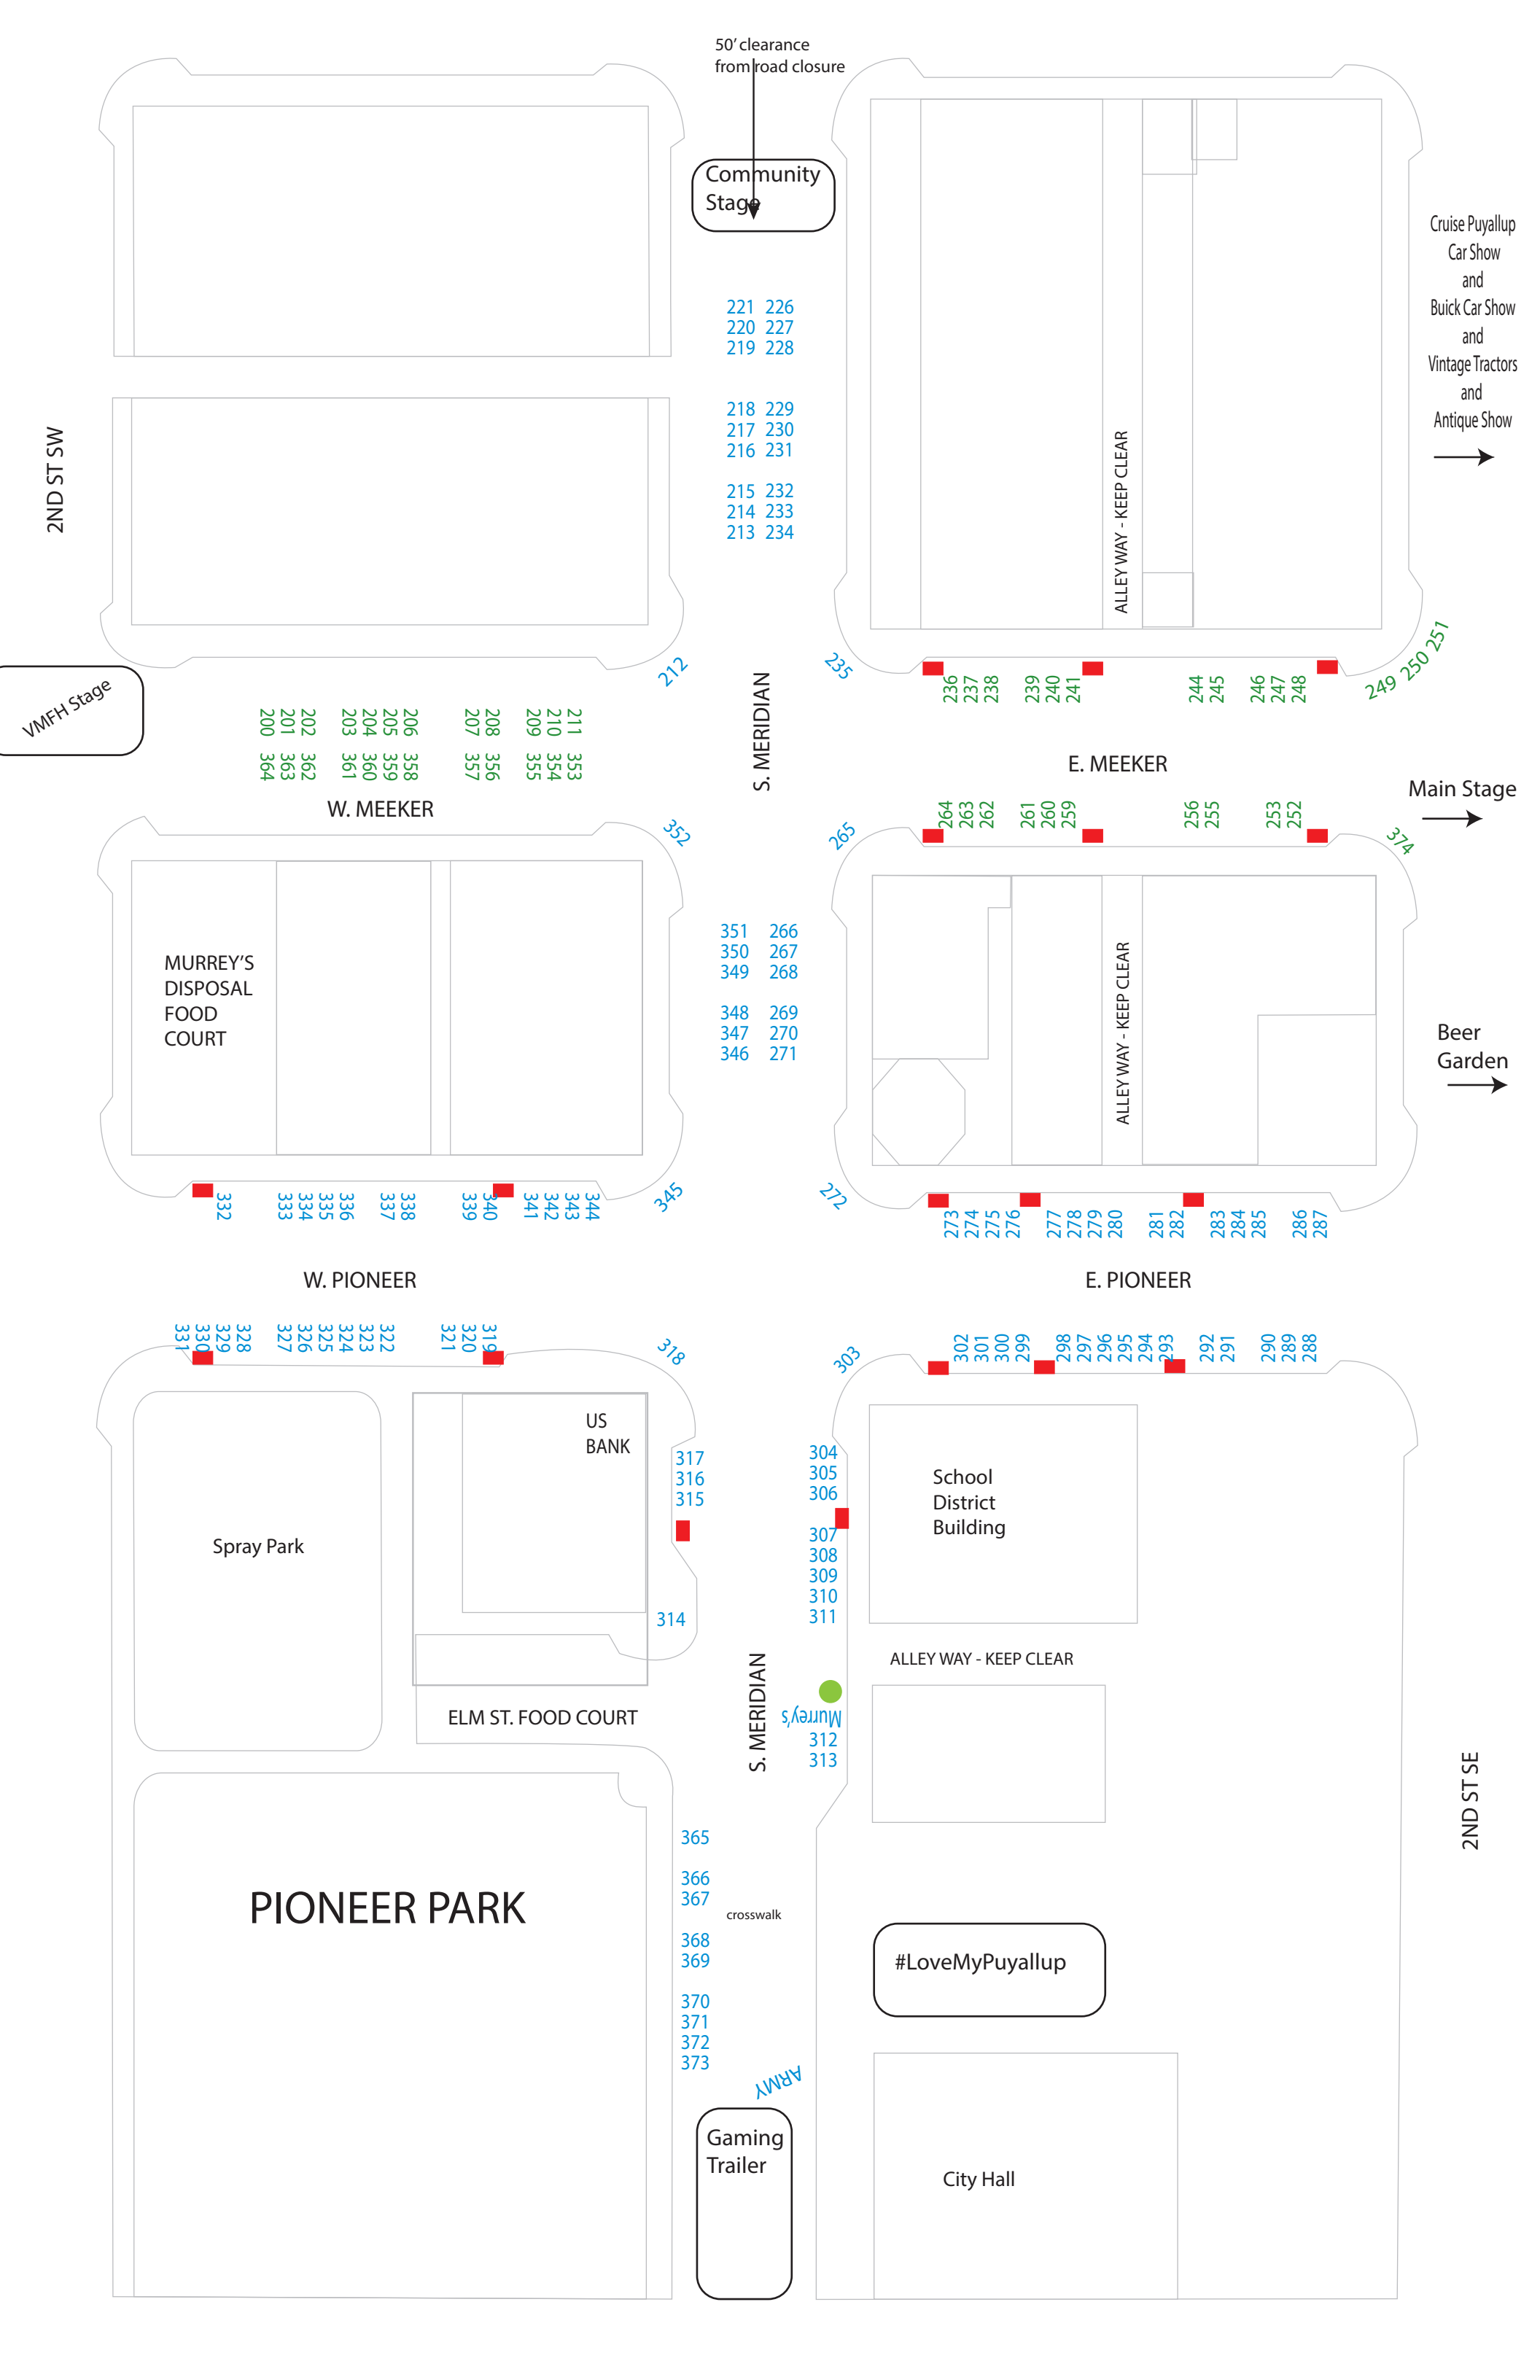

50' clearance from road closure
Community Stage

Cruise Puyallup Car Show and Buick Car Show and Vintage Tractors and Antique Show

2ND ST SW

VMFH Stage

221 226
220 227
219 228

218 229
217 230
216 231

215 232
214 233
213 234

ALLEYWAY - KEEP CLEAR

S. MERIDIAN

E. MEEKER

Main Stage

211 353
210 354
209 355

208 356
207 357

206 358
205 359
204 360
203 361
202 362
201 363
200 364

W. MEEKER

212

235

249 250 251

236 237 238 239 240 241 242 243 244 245 246 247 248

MURREY'S DISPOSAL FOOD COURT

352

351 266
350 267
349 268

348 269
347 270
346 271

ALLEYWAY - KEEP CLEAR

Beer Garden

332 333 334 335 336 337 338 339 340 341 342 343 344

W. PIONEER

272

282 283 284 285 286 287

264 263 262 261 260 259 256 255 253 252

E. PIONEER

Spray Park
US BANK
ELM ST. FOOD COURT

318

317 316 315

314

312 313

School District Building

ALLEYWAY - KEEP CLEAR

2ND ST SE

PIONEER PARK

365 366 367 368 369 370 371 372 373

crosswalk

ARMY

Gaming Trailer

#LoveMyPuyallup

City Hall

Murrey's