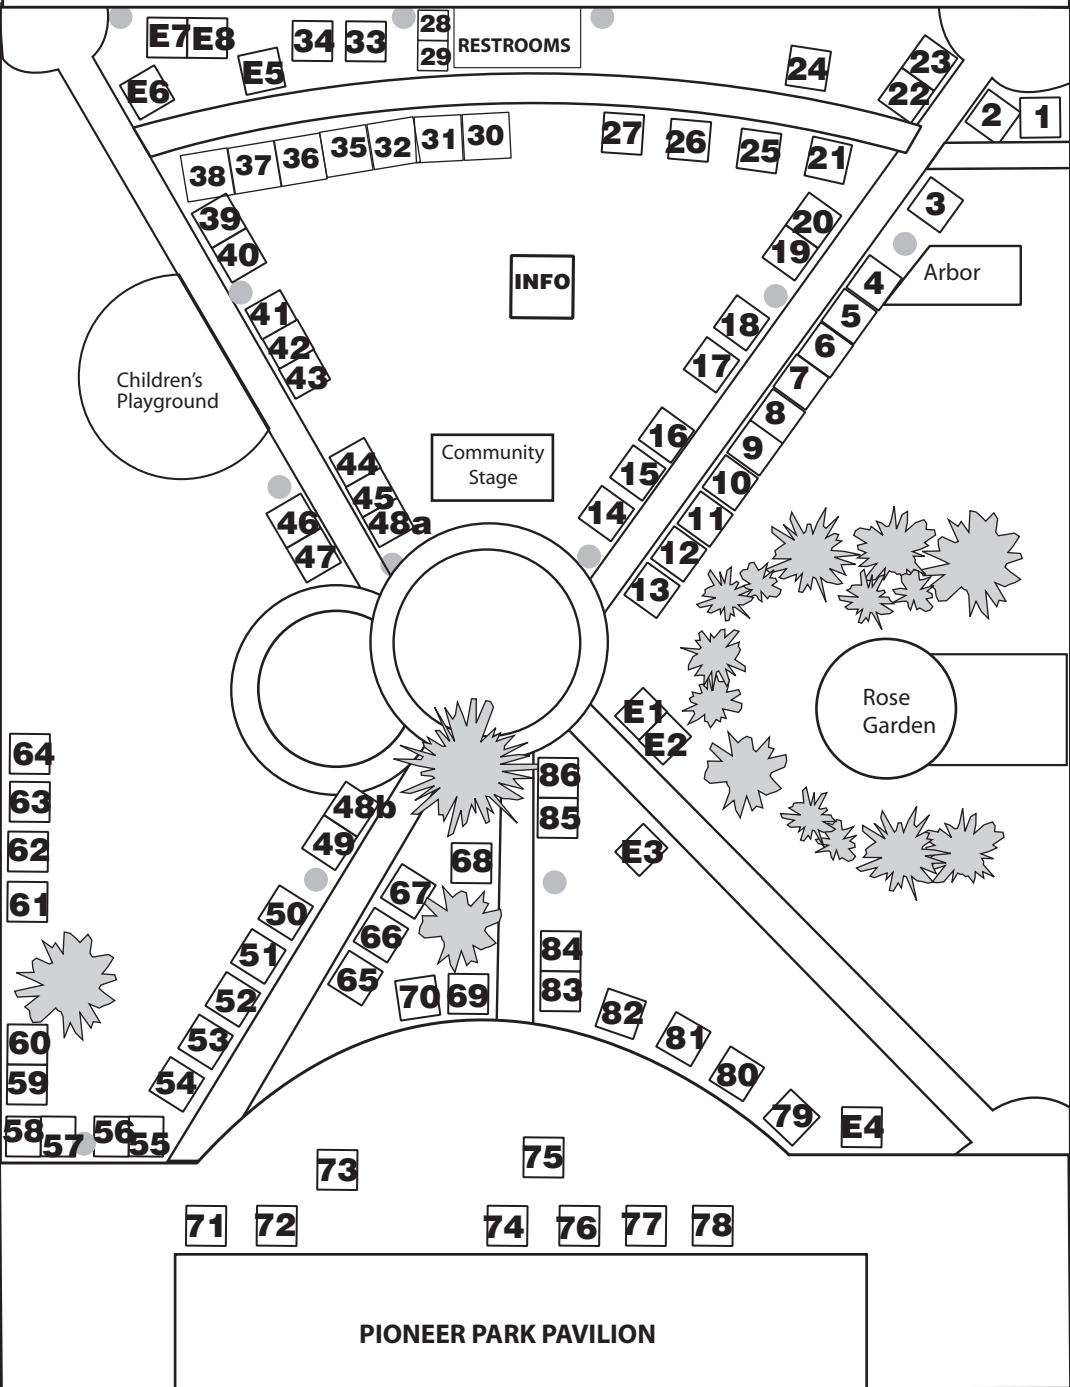

PIONEER AVE.

BANK PARKING LOT

U.S. Bank

ELM STREET

FOOD COURT

Library

Children's Playground

INFO

Community Stage

Arbor

Rose Garden

MERIDIAN

Library Parking Lot

PIONEER PARK PAVILION

4th Avenue

West

2nd Street SW

East